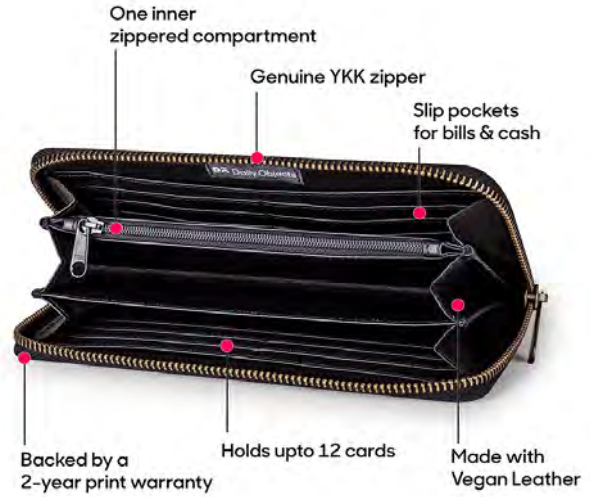

BLUE & STRIPEY

women's wallet & pouche