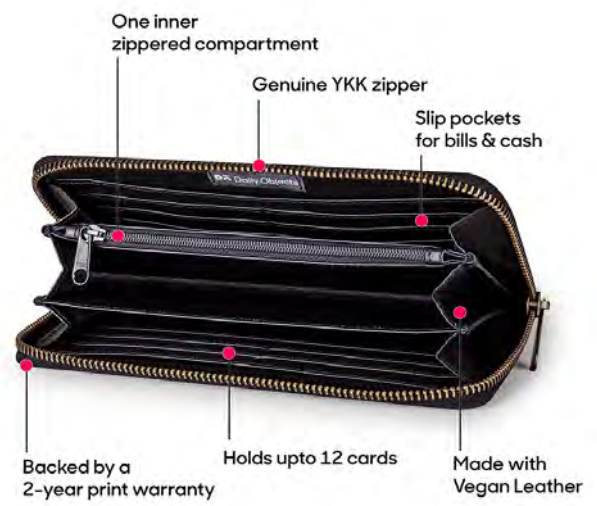

# LUSHMIDNIGHT

fatty tote bags

# LUSH MIDNIGHT

classic & trapeze bags

One inner zippered compartment

Genuine YKK zipper

Slip pockets for bills & cash

Backed by a 2-year print warranty

Holds upto 12 cards

Made with Vegan Leather

# LUSHMIDNIGHT

women's wallet & pouche

Genuine YKK zipper

Soft Poly-cotton lining

Incredible photo-realistic print quality

Available in three sizes

Backed by a 2-year print warranty